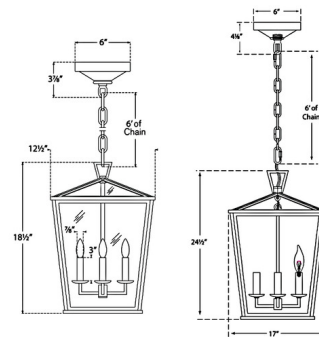

Shown in bronze / clear

Specifications

COLOR Clear
BODY FINISH Bronze
WATTAGE 160W
DIMMER Standard 120V
DIMENSIONS 12.5"W x 18.5"H
BULB NOT INCLUDED 4 x B10/Candelabra (E12)/40W/120V Incandescent
OTHER BULB OPTIONS 4 x B10/Candelabra (E12)/120V LED

Technical Information

PRODUCT DIMENSIONS Adjustable Chain Length: 72"

CLICK TO VIEW PRODUCT

Notes: