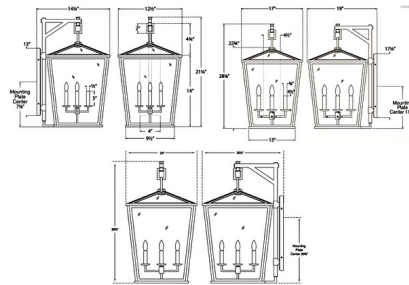

### Specifications

COLOR . . . . .	Clear
BODY FINISH . . . . .	Bronze
WATTAGE . . . . .	160W
DIMMER . . . . .	Standard 120V
DIMENSIONS . . . . .	12.5"W x 21.25"H x 14.25"D
BULB NOT INCLUDED . . . . .	4 x B10/Candelabra (E12)/40W/120V Incandescent
OTHER BULB OPTIONS . . . . .	4 x B10/Candelabra (E12)/120V LED