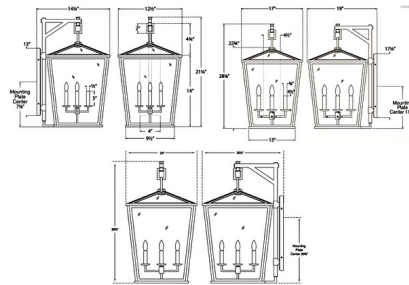

### Specifications

COLOR	Clear
BODY FINISH	Bronze
WATTAGE	160W
DIMMER	Standard 120V
DIMENSIONS	12.5"W x 21.25"H x 14.25"D
BULB NOT INCLUDED	4 x B10/Candelabra (E12)/40W/120V Incandescent
OTHER BULB OPTIONS	4 x B10/Candelabra (E12)/120V LED