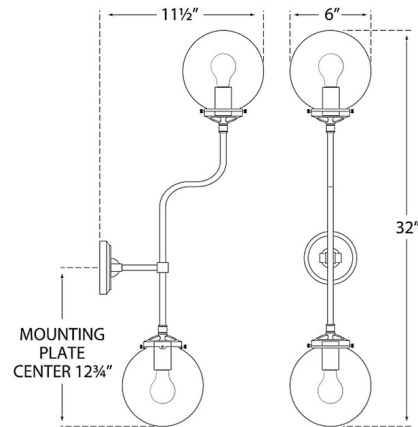

Lightology

lightology.com
866-954-4489
04-22-26

Project: _____
Company: _____
Location: _____ Fixture Type: _____
SPEC #: **VCG1238936**
Approved On: _____ Approved By: _____

Bistro Double Wall Sconce

By Visual Comfort Signature

Description

The Bistro Double Wall Sconce brings a modern vibe with a vintage twist to your interior space. The slender arm holds refined glass globes that cast warm light across your room.

Specifications

COLOR . . . . . White
BODY FINISH . . . . . Hand-Rubbed Antique Brass
WATTAGE 80W
DIMMER . . . . . Standard 120V
DIMENSIONS . . . . . 6"W x 32"H x 11.5"D
BULB NOT INCLUDED . . . . . 2 x Edison/Candelabra (E12)/40W/120V Incandescent
OTHER BULB OPTIONS . . . . . 2 x Edison/Candelabra (E12)/120V LED

CLICK TO VIEW PRODUCT

Notes: