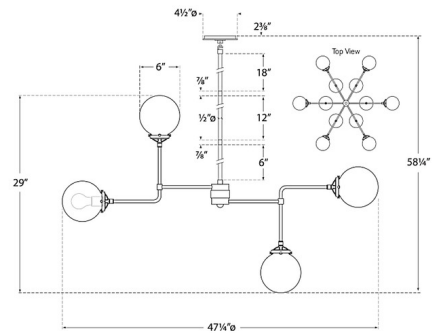

By Visual Comfort Signature

Description

The Bistro Arm Chandelier brings a modern vibe with a vintage twist to your interior space. The slender black arms hold refined glass globes that cast warm light across your room. Includes One 6 inch, One 12 inch, and One 18 inch rods with couplers. Note: Custom Overall Heights are available. For quotes, please contact our sales team.

Shown in hand-rubbed antique brass / white

Specifications

COLOR White
BODY FINISH Hand-Rubbed Antique Brass
WATTAGE 480W
DIMMER Standard 120V
DIMENSIONS 47"W x 29"H
BULB NOT INCLUDED 12 x Edison/Candelabra (E12)/40W/120V Incandescent
OTHER BULB OPTIONS 12 x Edison/Candelabra (E12)/120V LED