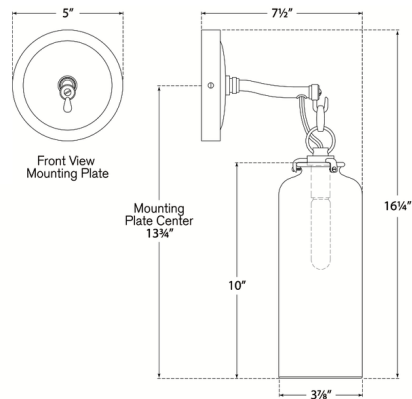

Shown in bronze / white

CLICK TO VIEW PRODUCT

Notes: