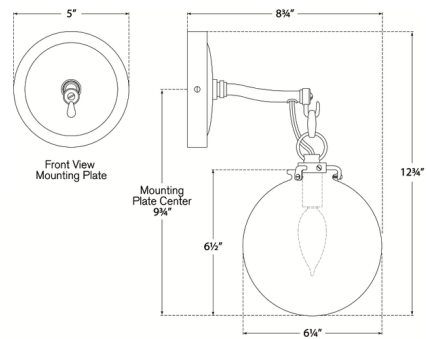

CLICK TO VIEW PRODUCT

Notes: