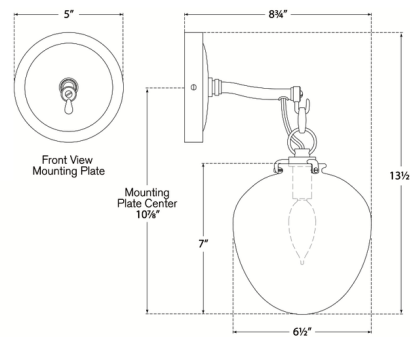

### Specifications

COLOR	Clear
BODY FINISH	Hand-Rubbed Antique Brass
WATTAGE	40W
DIMMER	Standard 120V
DIMENSIONS	6.5"W x 13.5"H x 8.75"D
BULB NOT INCLUDED	1 x Edison Tube/Candelabra (E12)/40W/120V Incandescent
OTHER BULB OPTIONS	1 x CA11/Candelabra (E12)/120V Incandescent 1 x CA11/Candelabra (E12)/120V LED 1 x Edison Tube/Candelabra (E12)/120V LED