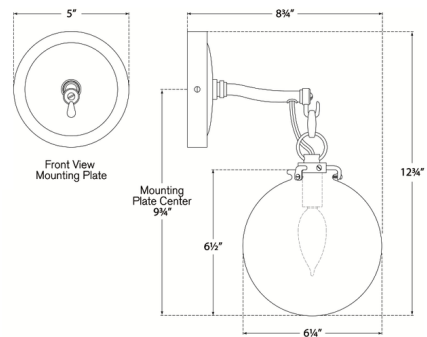

Lightology

lightology.com
866-954-4489
06-06-26

Project: _____

Company: _____

Location: _____ Fixture Type: _____

SPEC #: **VCG1238963**

Approved On: _____ Approved By: _____

Katie Globe Wall Sconce

By Visual Comfort Signature

Description

The Katie Globe Wall Sconce offers a fresh update for your space, featuring a round shade available in three styles. Choose white glass for diffused lighting, or the clear or seeded glass for a brighter look. The globe hangs elegantly from a chain link suspension and hardware detailing that add a hint of vintage charm. The Katie emits a warm ambient glow, perfect for use as a pair by your bathroom mirror or in multiples throughout a living room or bedroom.

Shown in hand-rubbed antique brass / seeded

Specifications

COLOR	Seeded
BODY FINISH	Hand-Rubbed Antique Brass
WATTAGE	40W
DIMMER	Standard 120V
DIMENSIONS	6.25"W x 12.75"H x 8.75"D
BULB NOT INCLUDED	1 x Edison Tube/Candelabra (E12)/40W/120V Incandescent
OTHER BULB OPTIONS	1 x CA11/Candelabra (E12)/120V Incandescent 1 x CA11/Candelabra (E12)/120V LED 1 x Edison Tube/Candelabra (E12)/120V LED