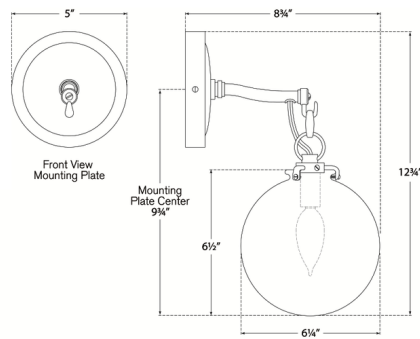

By Visual Comfort Signature

Description

The Katie Globe Wall Sconce offers a fresh update for your space, featuring a round shade available in three styles. Choose white glass for diffused lighting, or the clear or seeded glass for a brighter look. The globe hangs elegantly from a chain link suspension and hardware detailing that add a hint of vintage charm. The Katie emits a warm ambient glow, perfect for use as a pair by your bathroom mirror or in multiples throughout a living room or bedroom.

Shown in hand-rubbed antique brass / seeded

Specifications

COLOR	Seeded
BODY FINISH	Hand-Rubbed Antique Brass
WATTAGE	40W
DIMMER	Standard 120V
DIMENSIONS	6.25"W x 12.75"H x 8.75"D
BULB NOT INCLUDED	1 x Edison Tube/Candelabra (E12)/40W/120V Incandescent
OTHER BULB OPTIONS	1 x CA11/Candelabra (E12)/120V Incandescent 1 x CA11/Candelabra (E12)/120V LED 1 x Edison Tube/Candelabra (E12)/120V LED