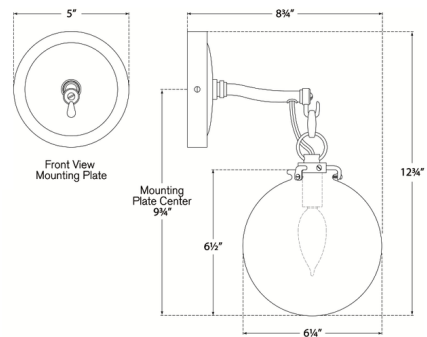

### Description

The Katie Globe Wall Sconce offers a fresh update for your space, featuring a round shade available in three styles. Choose white glass for diffused lighting, or the clear or seeded glass for a brighter look. The globe hangs elegantly from a chain link suspension and hardware detailing that add a hint of vintage charm. The Katie emits a warm ambient glow, perfect for use as a pair by your bathroom mirror or in multiples throughout a living room or bedroom.

### Specifications

COLOR	Seeded
BODY FINISH	Polished Nickel
WATTAGE	40W
DIMMER	Standard 120V
DIMENSIONS	6.25"W x 12.75"H x 8.75"D
BULB NOT INCLUDED	1 x Edison Tube/Candelabra (E12)/40W/120V Incandescent
OTHER BULB OPTIONS	1 x CA11/Candelabra (E12)/120V Incandescent 1 x CA11/Candelabra (E12)/120V LED 1 x Edison Tube/Candelabra (E12)/120V LED