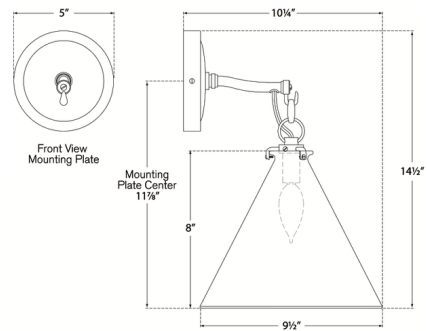

### Specifications

COLOR	White
BODY FINISH	Polished Nickel
WATTAGE	40W
DIMMER	Standard 120V
DIMENSIONS	9.5"W x 14.5"H x 10.25"D
BULB NOT INCLUDED	1 x Edison Tube/Candelabra (E12)/40W/120V Incandescent
OTHER BULB OPTIONS	1 x CA11/Candelabra (E12)/120V Incandescent 1 x CA11/Candelabra (E12)/120V LED 1 x Edison Tube/Candelabra (E12)/120V LED