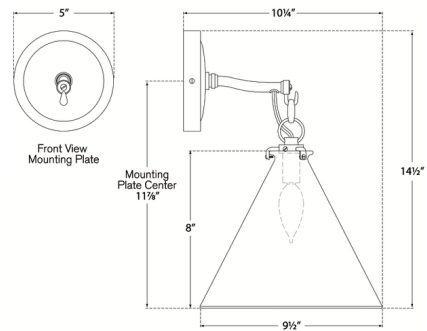

By Visual Comfort Signature

Description

With its chic cone silhouette, the Katie Conical Wall Sconce offers a sophisticated update for your space. Opt for a white glass shade for a soft diffused glow, or the clear or seeded glass for a brighter look. The shade is supported by a chain link suspension and hardware detailing that add a hint of vintage charm. Whether placed throughout your kitchen or above a bathroom mirror, the Katie casts a welcoming ambient light throughout the room.

Shown in polished nickel / white

Specifications

COLOR	White
BODY FINISH	Polished Nickel
WATTAGE	40W
DIMMER	Standard 120V
DIMENSIONS	9.5"W x 14.5"H x 10.25"D
BULB NOT INCLUDED	1 x Edison Tube/Candelabra (E12)/40W/120V Incandescent
OTHER BULB OPTIONS	1 x CA11/Candelabra (E12)/120V Incandescent 1 x CA11/Candelabra (E12)/120V LED 1 x Edison Tube/Candelabra (E12)/120V LED