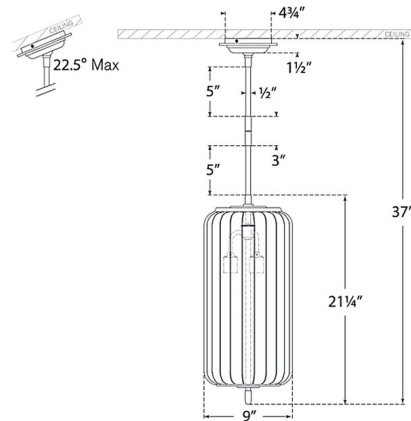

By Visual Comfort Signature

Description

The Eden Pendant brings a clean simplicity to your interior space. The smooth frame, with a bottom accent, holds ribbed glass that casts warm light across your room. Sloped ceiling to 22.5 degrees max. Note: Custom Overall Heights are available. For quotes, please contact our sales team.

Shown in polished nickel / white

Specifications

| | |
|--------------------|--|
| COLOR | White |
| BODY FINISH | Polished Nickel |
| WATTAGE | 180W |
| DIMMER | Standard 120V |
| DIMENSIONS | 9"W x 21"H |
| BULB NOT INCLUDED | 3 x A19/Medium (E26)/60W/120V Incandescent |
| OTHER BULB OPTIONS | 3 x A19/Medium (E26)/120V LED |