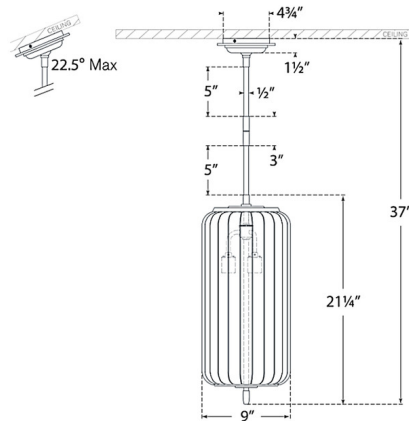

By Visual Comfort Signature

Description

The Eden Pendant brings a clean simplicity to your interior space. The smooth frame, with a bottom accent, holds ribbed glass that casts warm light across your room. Sloped ceiling to 22.5 degrees max. Note: Custom Overall Heights are available. For quotes, please contact our sales team.

Shown in polished nickel / white

Specifications

COLOR	White
BODY FINISH	Polished Nickel
WATTAGE	180W
DIMMER	Standard 120V
DIMENSIONS	9"W x 21"H
BULB NOT INCLUDED	3 x A19/Medium (E26)/60W/120V Incandescent
OTHER BULB OPTIONS	3 x A19/Medium (E26)/120V LED