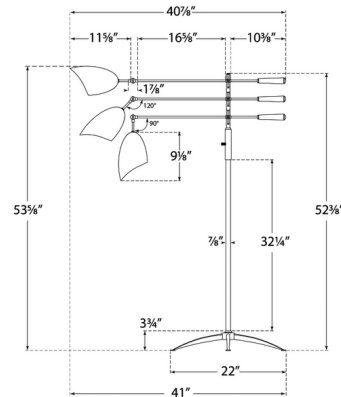

Shown in hand-rubbed antique brass / white

Specifications

COLOR	White
BODY FINISH	Hand-Rubbed Antique Brass
WATTAGE	180W
DIMMER	N/A
DIMENSIONS	22"W x 52.375"H x 40.875"D
BULB NOT INCLUDED	3 x A19/Medium (E26)/60W/120V Incandescent
OTHER BULB OPTIONS	3 x A19/Medium (E26)/120V LED