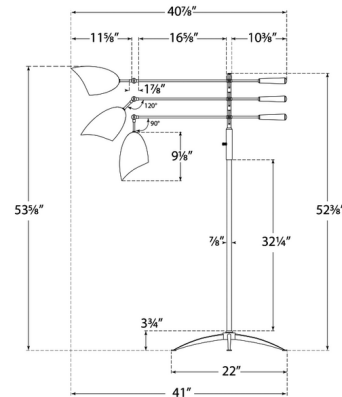

### Specifications

COLOR	White
BODY FINISH	Hand-Rubbed Antique Brass
WATTAGE	180W
DIMMER	N/A
DIMENSIONS	22"W x 52.375"H x 40.875"D
BULB NOT INCLUDED	3 x A19/Medium (E26)/60W/120V Incandescent
OTHER BULB OPTIONS	3 x A19/Medium (E26)/120V LED