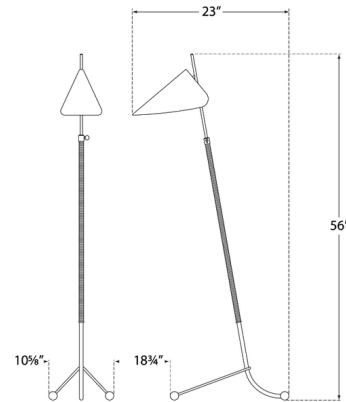

Shown in hand-rubbed antique brass / antique brass

Specifications

COLOR	Antique Brass
BODY FINISH	Hand-Rubbed Antique Brass
WATTAGE	60W
DIMMER	Included
DIMENSIONS	10.625"W x 56"H x 23"D
BULB NOT INCLUDED	1 x A19/Medium (E26)/60W/120V Incandescent
OTHER BULB OPTIONS	1 x A19/Medium (E26)/120V LED

CLICK TO VIEW PRODUCT

Notes: