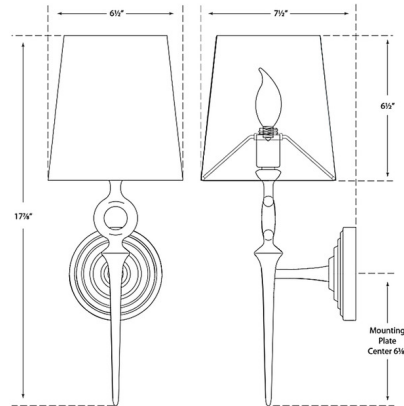

By Visual Comfort Signature

Description

The Bristol Wall Sconce brings a timeless beauty to your interior space. The loop and notch detailing of the stem and backplate is complemented by a tapered shade that casts warm shadows across your room.

Shown in aged iron / linen nordy

Specifications

COLOR	Linens Nordy
BODY FINISH	Aged Iron
WATTAGE	40W
DIMMER	Standard 120V
DIMENSIONS	7"W x 17.825"H x 7.5"D
BULB NOT INCLUDED	1 x B11/Candelabra (E12)/40W/120V Incandescent
OTHER BULB OPTIONS	1 x B11/Candelabra (E12)/120V LED