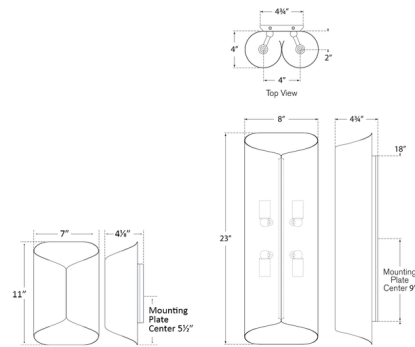

By Visual Comfort Signature

Description

The Selfoss Wall Sconce is a distinctive sculptural form that folds upon itself. When turned on, it casts a warm ambient light upwards and downwards into your space, and the golden interior shines as it reflects the light. This sconce complements a range of interior styles from vintage to contemporary. The 11 inch high sconce is damp-rated, and the 23 inch is dry-rated.

Shown in bronze

Specifications

COLOR N/A
BODY FINISH Bronze
WATTAGE 50W
DIMMER Standard 120V
DIMENSIONS 7"W x 11"H x 4.125"D
BULB NOT INCLUDED 2 x CA11/Candelabra (E12)/25W/120V Incandescent
OTHER BULB OPTIONS 2 x CA11/Candelabra (E12)/120V LED