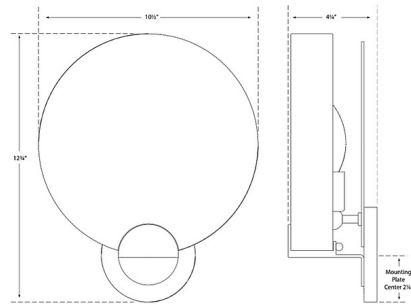

Lightology

lightology.com
866-954-4489
04-25-26

Project: _____

Company: _____

Location: _____ Fixture Type: _____

SPEC #: **VCG1239006**

Approved On: _____ Approved By: _____

Iveala Wall Sconce By Visual Comfort Signature

Description

The Iveala Wall Sconce brings a modern glam, with art deco elements to your interior space. The simple frame holds a circular alabaster diffuser that casts a warm, sophisticated glow of light across your room.

Shown in hand-rubbed antique brass / alabaster

Specifications

COLOR	Alabaster
BODY FINISH	Hand-Rubbed Antique Brass
WATTAGE	40W
DIMMER	Standard 120V
DIMENSIONS	10.5"W x 12.75"H x 4.25"D
BULB NOT INCLUDED	1 x B10/Candelabra (E12)/40W/120V Incandescent
OTHER BULB OPTIONS	1 x B10/Candelabra (E12)/120V LED