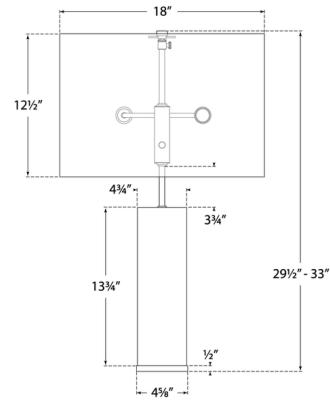

Shown in alabaster / linen

Specifications

COLOR Linen
BODY FINISH Alabaster
WATTAGE 120W
DIMMER Included
DIMENSIONS 18"W x 29.5"H
BULB NOT INCLUDED 2 x A19/Medium (E26)/60W/120V Incandescent
OTHER BULB OPTIONS 2 x A19/Medium (E26)/120V LED