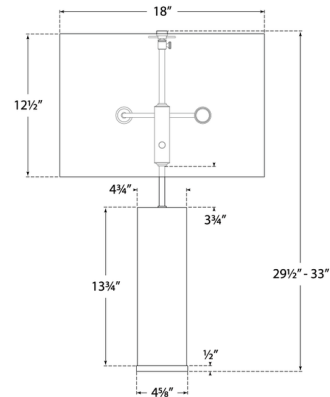

Shown in alabaster / linen

Specifications

COLOR Linen
BODY FINISH Alabaster
WATTAGE 120W
DIMMER Included
DIMENSIONS 18"W x 29.5"H
BULB NOT INCLUDED 2 x A19/Medium (E26)/60W/120V Incandescent
OTHER BULB OPTIONS 2 x A19/Medium (E26)/120V LED