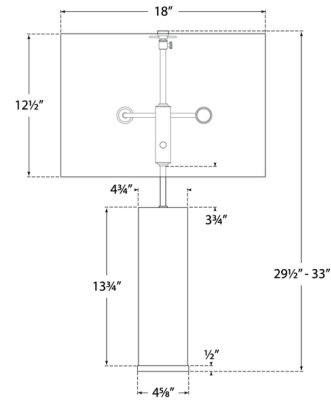

Specifications

COLOR Linen
BODY FINISH Alabaster
WATTAGE 120W
DIMMER Included
DIMENSIONS 18"W x 29.5"H
BULB NOT INCLUDED 2 x A19/Medium (E26)/60W/120V Incandescent
OTHER BULB OPTIONS 2 x A19/Medium (E26)/120V LED