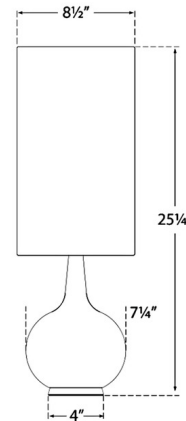

Shown in shellish gray / linen

Specifications

COLOR	Linen
BODY FINISH	Shellish Gray
WATTAGE	75W
DIMMER	Included
DIMENSIONS	8.5"W x 25.25"H
BULB NOT INCLUDED	1 x A19/Medium (E26)/75W/120V Incandescent
OTHER BULB OPTIONS	1 x A19/Medium (E26)/120V LED

Technical Information

PRODUCT DIMENSIONS	Cord: 120"
--------------------	-------	------------

CLICK TO VIEW PRODUCT

Notes: