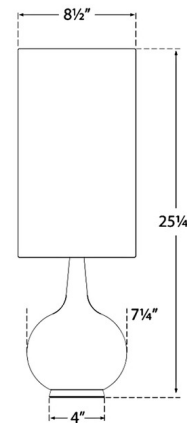

### Specifications

COLOR	..... Linen
BODY FINISH	..... Shellish Gray
WATTAGE	..... 75W
DIMMER	..... Included
DIMENSIONS	..... 8.5"W x 25.25"H
BULB NOT INCLUDED	..... 1 x A19/Medium (E26)/75W/120V Incandescent
OTHER BULB OPTIONS	..... 1 x A19/Medium (E26)/120V LED

### Technical Information

PRODUCT DIMENSIONS	..... Cord: 120"
--------------------	------------------

CLICK TO VIEW PRODUCT

Notes: