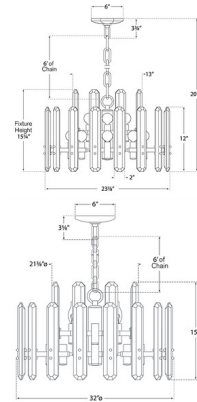

Specifications

COLOR Crystal
BODY FINISH Polished Nickel
WATTAGE 720W
DIMMER Standard 120V
DIMENSIONS 23.875"W x 15.25"H
BULB NOT INCLUDED 12 x B10/Candelabra (E12)/60W/120V Incandescent
OTHER BULB OPTIONS 12 x B10/Candelabra (E12)/120V LED

Technical Information

PRODUCT DIMENSIONS Adjustable Chain Length: 72"

Shown in polished nickel / crystal

CLICK TO VIEW PRODUCT

Notes: