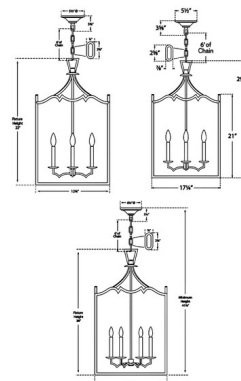

CLICK TO VIEW PRODUCT

Notes: