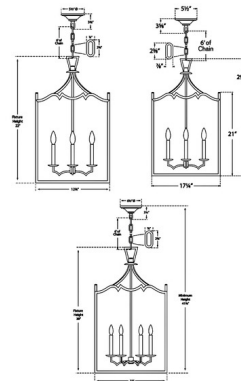

Specifications

COLOR	N/A
BODY FINISH	Polished Nickel
WATTAGE	160W
DIMMER	Standard 120V
DIMENSIONS	12.75"W x 22"H
BULB NOT INCLUDED	4 x B10/Candelabra (E12)/40W/120V Incandescent
OTHER BULB OPTIONS	4 x B10/Candelabra (E12)/120V LED

Technical Information

PRODUCT DIMENSIONS	Adjustable Chain Length: 72"
--------------------	------------------------------

Shown in polished nickel

CLICK TO VIEW PRODUCT

Notes: