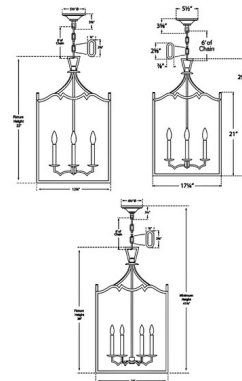

Specifications

COLOR N/A
BODY FINISH Polished Nickel
WATTAGE 160W
DIMMER Standard 120V
DIMENSIONS 12.75"W x 22"H
BULB NOT INCLUDED 4 x B10/Candelabra (E12)/40W/120V Incandescent
OTHER BULB OPTIONS 4 x B10/Candelabra (E12)/120V LED

Technical Information

PRODUCT DIMENSIONS Adjustable Chain Length: 72"

Shown in polished nickel

CLICK TO VIEW PRODUCT

Notes: