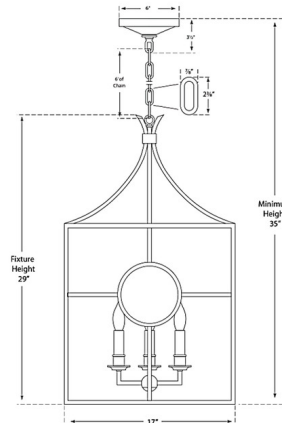

### Description

The Gramercy Lantern Pendant brings a bold industrial vibe to your interior space. The open cage design, surrounding a classic candelabra center, is accented with discs of antique mirror.

### Specifications

COLOR . . . . . Antique Mirror  
BODY FINISH . . . . . Gilded Iron  
WATTAGE . . . . . 240W  
DIMMER . . . . . Standard 120V  
DIMENSIONS . . . . . 17"W x 29"H  
BULB NOT INCLUDED . . . . . 4 x B10/Candelabra (E12)/60W/120V Incandescent  
OTHER BULB OPTIONS . . . . . 4 x B10/Candelabra (E12)/120V LED

### Technical Information

PRODUCT DIMENSIONS . . . . . Adjustable Chain Length: 72"

Shown in gilded iron / antique mirror

CLICK TO VIEW PRODUCT

Notes: