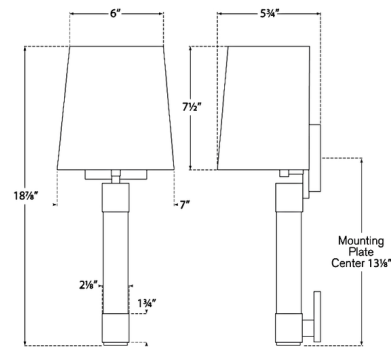

### Specifications

COLOR . . . . . Silk  
BODY FINISH . . . . . Antique Brass / Crystal  
WATTAGE . . . . . 9W  
DIMMER . . . . . Standard 120V  
DIMENSIONS . . . . . 7"W x 18.875"H x 5.75"D  
BULB NOT INCLUDED . . . . . 1 x A19/Medium (E26)/9W/120V LED