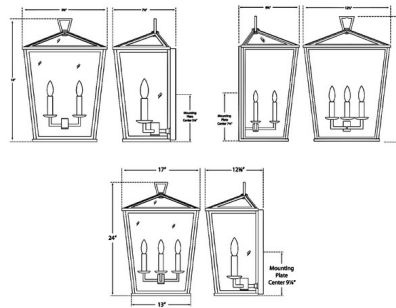

### Specifications

COLOR	Clear
BODY FINISH	Bronze
WATTAGE	120W
DIMMER	Standard 120V
DIMENSIONS	9.75"W x 14"H x 7.25"D
BULB NOT INCLUDED	2 x B10/Candelabra (E12)/60W/120V Incandescent
OTHER BULB OPTIONS	2 x B10/Candelabra (E12)/120V LED