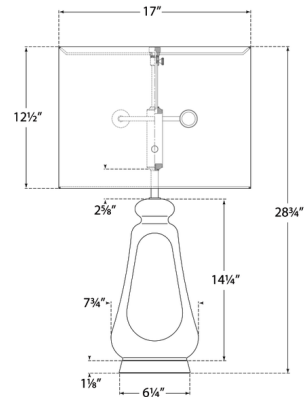

By Visual Comfort Signature

Description

The Kapila Table Lamp elevates your space with its sculptural form finished in a glossy ceramic glaze. The reactive glaze may vary in color or texture. This lamp casts a warm glow diffused through a linen shade, creating a comfortable ambiance whether placed by your bed or in the living room.

Shown in shellish gray / linen

Specifications

COLOR Linen
BODY FINISH Shellish Gray
WATTAGE 120W
DIMMER Included
DIMENSIONS 17"W x 28.75"H
BULB NOT INCLUDED 2 x A19/Medium (E26)/60W/120V Incandescent
OTHER BULB OPTIONS 2 x A19/Medium (E26)/120V LED