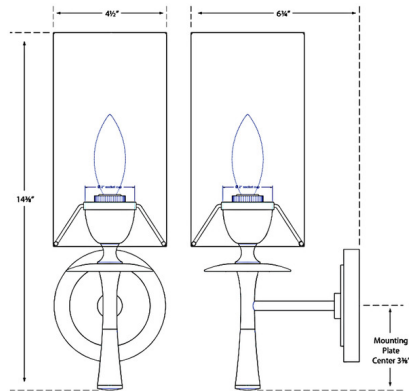

### Description

The Drunmore Wall Sconce brings both contemporary and traditional elements to your interior space. The classic torch-like frame holds a linen or glass shade that casts a warm glow of light across your room.

### Specifications

COLOR . . . . . White Glass  
BODY FINISH . . . . . Bronze  
WATTAGE . . . . . 40W  
DIMMER . . . . . Standard 120V  
DIMENSIONS . . . . . 4.5"W x 14.375"H x 6.75"D  
BULB NOT INCLUDED . . . . . 1 x B11/Candelabra (E12)/40W/120V Incandescent  
OTHER BULB OPTIONS . . . . . 1 x B11/Candelabra (E12)/120V LED