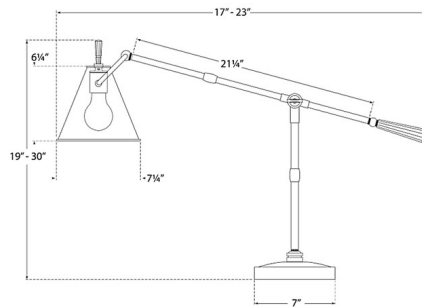

By Visual Comfort Signature

Description

The Goodman Adjustable Table Lamp brings an industrial elegance to your interior space. The graceful arm, holds a metal cone shaped shade adjusts to cast a warm glow of light down in your room. On/Off switch is located on the lamp socket.

Specifications

COLOR N/A
BODY FINISH Bronze / Hand-Rubbed Antique Brass
WATTAGE 60W
DIMMER N/A
DIMENSIONS 7.25"W x 30"H x 23"D
BULB NOT INCLUDED 1 x A19/Medium (E26)/60W/120V Incandescent
OTHER BULB OPTIONS 1 x A19/Medium (E26)/120V LED

Technical Information

PRODUCT DIMENSIONS Cord: 120"

Shown in bronze / hand-rubbed antique brass

CLICK TO VIEW PRODUCT

Notes: