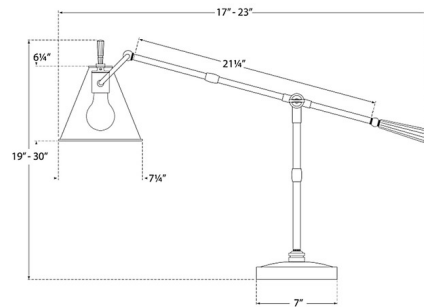

Description

The Goodman Adjustable Table Lamp brings an industrial elegance to your interior space. The graceful arm, holds a metal cone shaped shade adjusts to cast a warm glow of light down in your room. On/Off switch is located on the lamp socket.

Specifications

COLOR N/A
BODY FINISH Bronze / Hand-Rubbed Antique Brass
WATTAGE 60W
DIMMER N/A
DIMENSIONS 7.25"W x 30"H x 23"D
BULB NOT INCLUDED 1 x A19/Medium (E26)/60W/120V Incandescent
OTHER BULB OPTIONS 1 x A19/Medium (E26)/120V LED

Technical Information

PRODUCT DIMENSIONS Cord: 120"

Shown in bronze / hand-rubbed antique brass

CLICK TO VIEW PRODUCT

Notes: