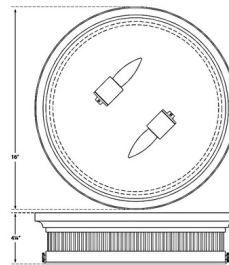

### Specifications

COLOR	White
BODY FINISH	Antique-Burnished Brass
WATTAGE	120W
DIMMER	Standard 120V
DIMENSIONS	13"W x 4.5"H
BULB NOT INCLUDED	2 x B10/Candelabra (E12)/60W/120V Incandescent
OTHER BULB OPTIONS	2 x B10/Candelabra (E12)/120V LED