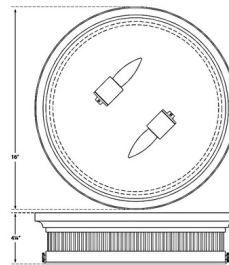

Lightology

lightology.com
866-954-4489
06-30-26

Project: _____

Company: _____

Location: _____ Fixture Type: _____

SPEC #: **VCG1239083**

Approved On: _____ Approved By: _____

Alderly Ceiling Light

By Visual Comfort Signature

Description

The Alderly Ceiling Flush Light brings an architectural look to your interior space. The clean lines of the frame are complemented by a glass diffuser that casts a warm glow of light across your room.

Shown in antique-burnished brass / white

Specifications

COLOR	White
BODY FINISH	Antique-Burnished Brass
WATTAGE	120W
DIMMER	Standard 120V
DIMENSIONS	13"W x 4.5"H
BULB NOT INCLUDED	2 x B10/Candelabra (E12)/60W/120V Incandescent
OTHER BULB OPTIONS	2 x B10/Candelabra (E12)/120V LED

CLICK TO VIEW PRODUCT

Notes: