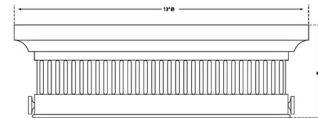

Shown in antique-burnished brass / white