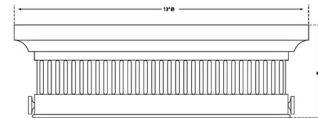

### Specifications

COLOR	White
BODY FINISH	Antique-Burnished Brass
WATTAGE	120W
DIMMER	Standard 120V
DIMENSIONS	13"W x 4.5"H
BULB NOT INCLUDED	2 x B10/Candelabra (E12)/60W/120V Incandescent
OTHER BULB OPTIONS	2 x B10/Candelabra (E12)/120V LED