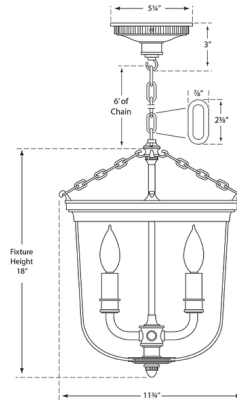

Shown in antique nickel / clear

Specifications

COLOR	Clear
BODY FINISH	Antique Nickel
WATTAGE	180W
DIMMER	Standard 120V
DIMENSIONS	11.75"W x 18"H
BULB NOT INCLUDED	3 x B10/Candelabra (E12)/60W/120V Incandescent
OTHER BULB OPTIONS	3 x B10/Candelabra (E12)/120V LED 3 x C11/Candelabra (E12)/120V LED