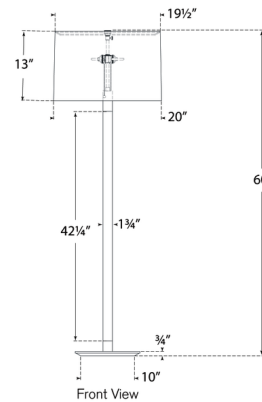

Shown in hand-rubbed antique brass / crystal / linen

Specifications

COLOR	Linens
BODY FINISH	Hand-Rubbed Antique Brass / Crystal
WATTAGE	120W
DIMMER	N/A
DIMENSIONS	20"W x 60"H
BULB NOT INCLUDED	2 x A19/Medium (E26)/60W/120V Incandescent
OTHER BULB OPTIONS	2 x A19/Medium (E26)/120V LED