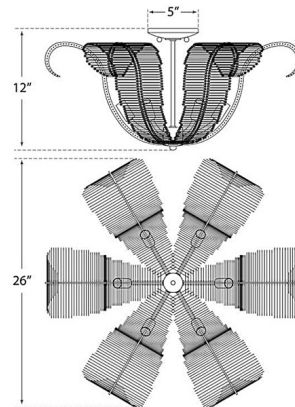

By Visual Comfort Signature

Description

The Calais Semi Flush Ceiling Light brings a decorative glam to your interior space. The smooth, curved frame is complemented by glass rods that drape in a leaf like fashion, casting warm shadows across your room.

Shown in burnished silver leaf / clear

Specifications

COLOR	Clear
BODY FINISH	Burnished Silver Leaf
WATTAGE	360W
DIMMER	Standard 120V
DIMENSIONS	26"W x 12"H
BULB NOT INCLUDED	6 x B10/Candelabra (E12)/60W/120V Incandescent
OTHER BULB OPTIONS	6 x B10/Candelabra (E12)/120V LED