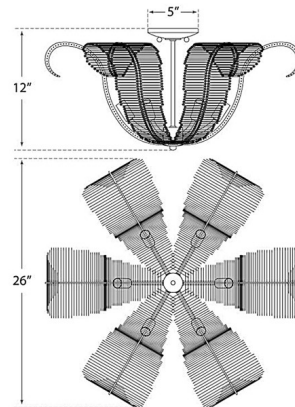

### Description

The Calais Semi Flush Ceiling Light brings a decorative glam to your interior space. The smooth, curved frame is complemented by glass rods that drape in a leaf like fashion, casting warm shadows across your room.

### Specifications

COLOR	Clear
BODY FINISH	Burnished Silver Leaf
WATTAGE	360W
DIMMER	Standard 120V
DIMENSIONS	26"W x 12"H
BULB NOT INCLUDED	6 x B10/Candelabra (E12)/60W/120V Incandescent
OTHER BULB OPTIONS	6 x B10/Candelabra (E12)/120V LED