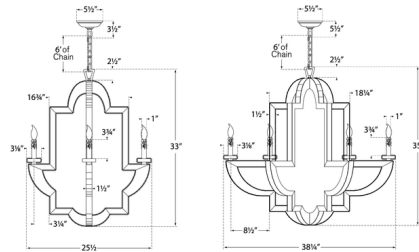

By Visual Comfort Signature

Description

The Lido Chandelier offers a distinctive look through its geometric frame finished in antiqued mirror panels. Whether placed in an entryway or dining room, it draws the eye with its modern take on chandelier design while casting warm ambient illumination into your space. Note: The 38.25 inch wide chandelier requires additional ceiling support due to its weight.

Shown in antique mirror / antique brass

Specifications

COLOR	N/A
BODY FINISH	Antique Mirror / Antique Brass
WATTAGE	360W
DIMMER	Standard 120V
DIMENSIONS	38.25"W x 35"H
BULB NOT INCLUDED	6 x CA11/Candelabra (E12)/60W/120V Incandescent
OTHER BULB OPTIONS	6 x CA11/Candelabra (E12)/120V LED