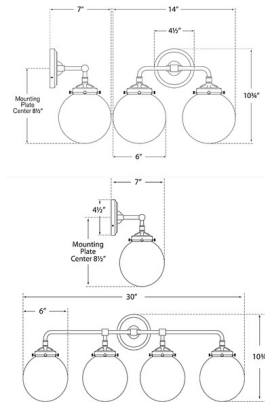

Shown in polished nickel / black / clear

Specifications

COLOR	Clear
BODY FINISH	Polished Nickel / Black
WATTAGE	80W
DIMMER	Standard 120V
DIMENSIONS	14"W x 10.75"H x 7"D
BULB NOT INCLUDED	2 x Edison/Candelabra (E12)/40W/120V Incandescent
OTHER BULB OPTIONS	Edison/Candelabra (E12)/120V LED