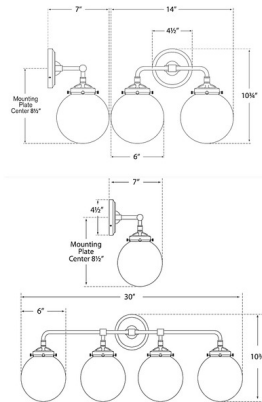

Shown in polished nickel / black / clear

Specifications

COLOR	Clear
BODY FINISH	Polished Nickel / Black
WATTAGE	80W
DIMMER	Standard 120V
DIMENSIONS	14"W x 10.75"H x 7"D
BULB NOT INCLUDED	2 x Edison/Candelabra (E12)/40W/120V Incandescent
OTHER BULB OPTIONS	Edison/Candelabra (E12)/120V LED