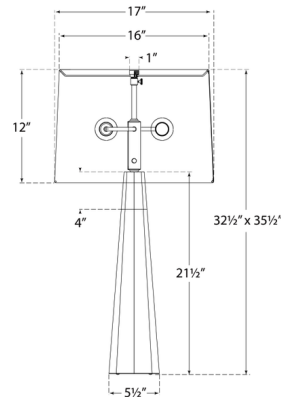

By Visual Comfort Signature

Description

With its tapered faceted body, the Olsen Table Lamp adds sophistication and Art Deco flair to your space. The body is capped with a coordinating metal accent, and a soft linen shade completes the look. The Olsen illuminates any room with a gentle, inviting glow. This lamp is French wired, so that the power cord exits at the bulb socket.

Shown in alabaster / linen

Specifications

COLOR	Linen
BODY FINISH	Alabaster
WATTAGE	120W
DIMMER	Included
DIMENSIONS	17"W x 32.5"H
BULB NOT INCLUDED	2 x A19/Medium (E26)/60W/120V Incandescent
OTHER BULB OPTIONS	2 x A19/Medium (E26)/120V LED