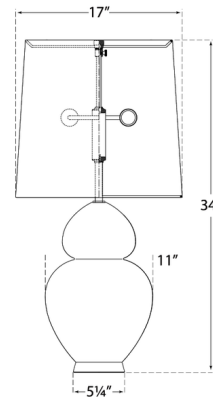

Shown in chalk white / linen

Specifications

COLOR Linen
BODY FINISH Chalk White
WATTAGE 120W
DIMMER Included
DIMENSIONS 17"W x 34"H
BULB NOT INCLUDED 2 x A19/Medium (E26)/60W/120V Incandescent
OTHER BULB OPTIONS 2 x A19/Medium (E26)/120V LED