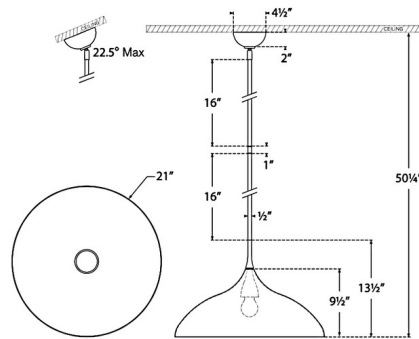

By Visual Comfort Signature

Description

The Agnes Pendant brings a midcentury modern vibe to your interior space. The minimalist, dual tone wide body casts warm shadows down in your room. Sloped ceiling to 22.5 degrees. Note: Custom Overall Heights are available. For quotes, please contact our sales team.

Shown in plaster white

Specifications

COLOR	N/A
BODY FINISH	Plaster White
WATTAGE	75W
DIMMER	Standard 120V
DIMENSIONS	21"W x 13.5"H
BULB NOT INCLUDED	1 x A19/Medium (E26)/75W/120V Incandescent
OTHER BULB OPTIONS	1 x A19/Medium (E26)/120V LED