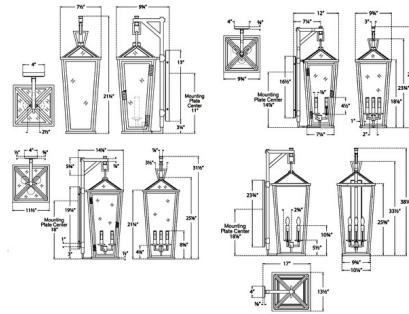

By Visual Comfort Signature

Description

The Darlana Tall Bracketed Outdoor Wall Light adds an airy traditional look to your exterior space. The steel frame, with offset corners, glass panels, and a triangular loop detail, cast warm shadows across your area.

Shown in bronze / clear

Specifications

COLOR Clear
 BODY FINISH Bronze
 WATTAGE 120W
 DIMMER Standard 120V
 DIMENSIONS 7.5"W x 21.25"H x 9.75"D
 BULB NOT INCLUDED 2 x B10/Candelabra (E12)/60W/120V Incandescent
 OTHER BULB OPTIONS 2 x B10/Candelabra (E12)/120V LED