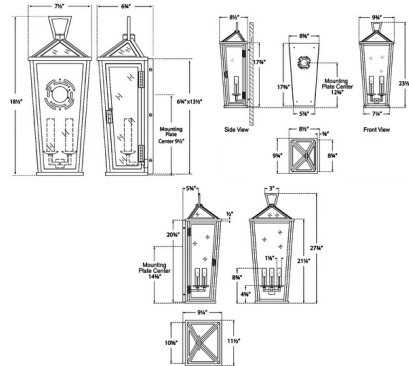

By Visual Comfort Signature

Description

The Darlana Tall Lantern Outdoor Wall Light adds an airy traditional look to your exterior space. The steel frame, with offset corners, glass panels, and a triangular loop detail, cast warm shadows across your area.

Shown in bronze / clear

Specifications

COLOR	Clear
BODY FINISH	Bronze
WATTAGE	120W
DIMMER	Standard 120V
DIMENSIONS	7.5"W x 18.5"H x 6.75"D
BULB NOT INCLUDED	2 x B10/Candelabra (E12)/60W/120V Incandescent
OTHER BULB OPTIONS	2 x B10/Candelabra (E12)/120V LED