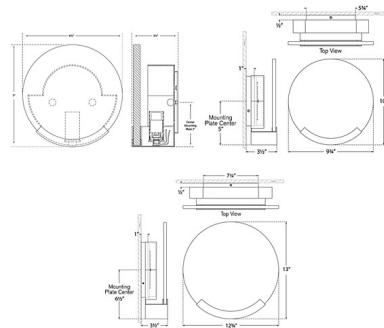

Shown in antique burnished brass / alabaster

Specifications

COLOR	Alabaster
BODY FINISH	Antique Burnished Brass
WATTAGE	9W
DIMMER	Standard 120V
DIMENSIONS	6.93"W x 7"H x 3.25"D
BULB NOT INCLUDED	1 x B11/Candelabra (E12)/9W/120V LED