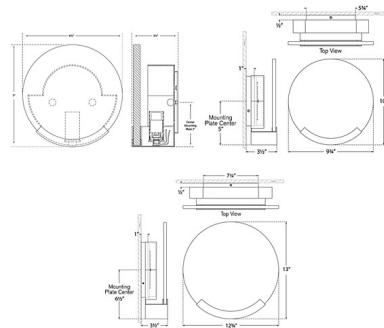

Shown in antique burnished brass / alabaster

Specifications

COLOR Alabaster
BODY FINISH Antique Burnished Brass
WATTAGE 9W
DIMMER Standard 120V
DIMENSIONS 6.93"W x 7"H x 3.25"D
BULB NOT INCLUDED 1 x B11/Candelabra (E12)/9W/120V LED