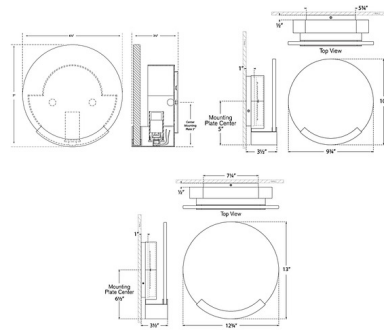

Shown in bronze / alabaster

Specifications

COLOR	Alabaster
BODY FINISH	Bronze
WATTAGE	9W
DIMMER	Standard 120V
DIMENSIONS	6.93"W x 7"H x 3.25"D
BULB NOT INCLUDED	1 x B11/Candelabra (E12)/9W/120V LED

CLICK TO VIEW PRODUCT