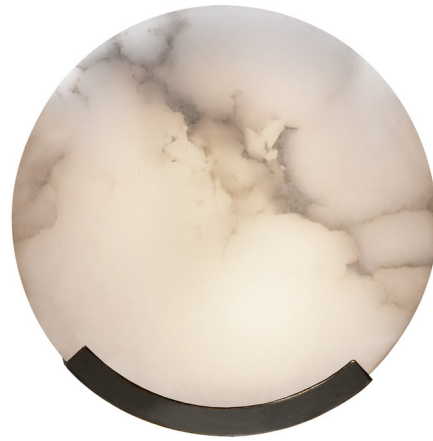

Lightology

lightology.com
866-954-4489
05-25-26

Project: _____

Company: _____

Location: _____ Fixture Type: _____

SPEC #: **VCG1239180**

Approved On: _____ Approved By: _____

Melange Disc Wall Sconce

By Visual Comfort Signature

Description

The Melange Disc Wall Sconce brings an organic luxe to your interior space. The smooth metal frame softens minimalist surrounds, while the carved Alabaster disc diffuses the light while casting a warm glow across your room. Alabaster contains unique variations in both veining and tone, offering a custom look to each piece.

Shown in bronze / alabaster

Specifications

COLOR	Alabaster
BODY FINISH	Bronze
WATTAGE	9W
DIMMER	Standard 120V
DIMENSIONS	6.93"W x 7"H x 3.25"D
BULB NOT INCLUDED	1 x B11/Candelabra (E12)/9W/120V LED

CLICK TO VIEW PRODUCT