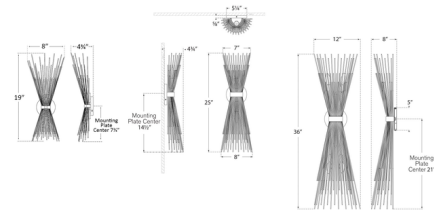

By Visual Comfort Signature

Description

The Strada Wall Sconce is a delicate sculpture of radiating quills, casting a striated glow across the wall. Placed in contemporary bathrooms, entryways or living rooms, it adds a dynamic feel and a striking design element to the space. The 25 inch height sconce is dry-rated, and the other sizes are damp-rated. Note: The 25 inch height sconce is not available in Burnished Silver Leaf.

Shown in gild

Specifications

COLOR	N/A
BODY FINISH	Gild
WATTAGE	120W
DIMMER	Standard 120V
DIMENSIONS	8"W x 19.5"H x 4.75"D
BULB NOT INCLUDED	2 x B11/Candelabra (E12)/60W/120V Incandescent
OTHER BULB OPTIONS	2 x B11/Candelabra (E12)/120V LED 2 x C11/Candelabra (E12)/120V LED