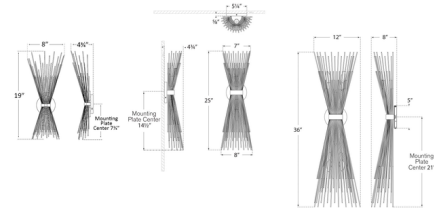

### Description

The Strada Wall Sconce is a delicate sculpture of radiating quills, casting a striated glow across the wall. Placed in contemporary bathrooms, entryways or living rooms, it adds a dynamic feel and a striking design element to the space. The 25 inch height sconce is dry-rated, and the other sizes are damp-rated. Note: The 25 inch height sconce is not available in Burnished Silver Leaf.

### Specifications

COLOR	N/A
BODY FINISH	Gild
WATTAGE	120W
DIMMER	Standard 120V
DIMENSIONS	8"W x 19.5"H x 4.75"D
BULB NOT INCLUDED	2 x B11/Candelabra (E12)/60W/120V Incandescent
OTHER BULB OPTIONS	2 x B11/Candelabra (E12)/120V LED 2 x C11/Candelabra (E12)/120V LED