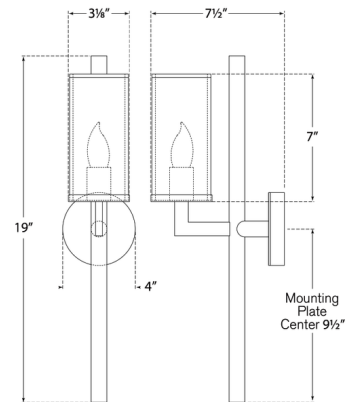

### Description

The Liaison Single Wall Sconce blends modern and classic styles with its clean silhouette and a candlestick lamp holder with bobèche. Choose smooth clear glass or no glass for a sleek look, or the fractured crackle glass for a more vintage or rustic feel. Note: Fixture does not cover a standard US junction box and requires a 2 x 4 inch junction box.

### Specifications

|                    |  |
|--------------------|--|
| COLOR              | N/A  |
| BODY FINISH        | Antique-Burnished Brass  |
| WATTAGE            | 60W  |
| DIMMER             | Standard 120V  |
| DIMENSIONS         | 4"W x 19"H x 7.5"D   |
| BULB NOT INCLUDED  | 1 x Edison Tube/Candelabra (E12)/60W/120V Incandescent                         |
| OTHER BULB OPTIONS | 1 x C11/Candelabra (E12)/120V LED<br>1 x Edison Tube/Candelabra (E12)/120V LED |