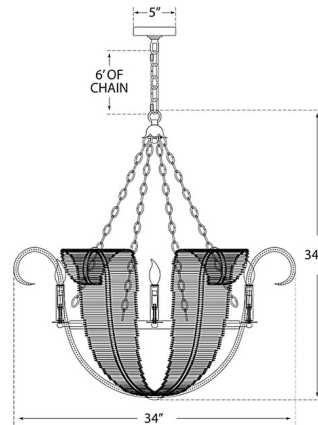

By Visual Comfort Signature

Description

The Calais Chandelier brings a decorative glam to your interior space. The smooth, curved frame is complemented by glass rods that drape in a leaf like fashion, casting warm shadows across your room.

Specifications

COLOR Clear
BODY FINISH Gilded Iron
WATTAGE 360W
DIMMER Standard 120V
DIMENSIONS 34"W x 34"H
BULB NOT INCLUDED 6 x B10/Candelabra (E12)/60W/120V Incandescent
OTHER BULB OPTIONS 6 x B10/Candelabra (E12)/120V LED

Technical Information

PRODUCT DIMENSIONS Adjustable Chain Length: 72"

Shown in gilded iron / clear

CLICK TO VIEW PRODUCT

Notes: