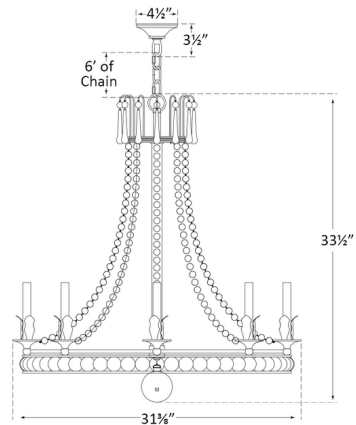

### Specifications

COLOR	N/A
BODY FINISH	Hand-Rubbed Antique Brass
WATTAGE	480W
DIMMER	Standard 120V
DIMENSIONS	31.625"W x 33.5"H
BULB NOT INCLUDED	8 x CA11/Candelabra (E12)/60W/120V Incandescent
OTHER BULB OPTIONS	8 x CA11/Candelabra (E12)/120V LED