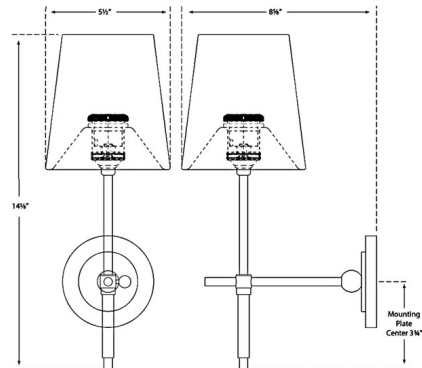

Shown in bronze / white

CLICK TO VIEW PRODUCT

Notes: