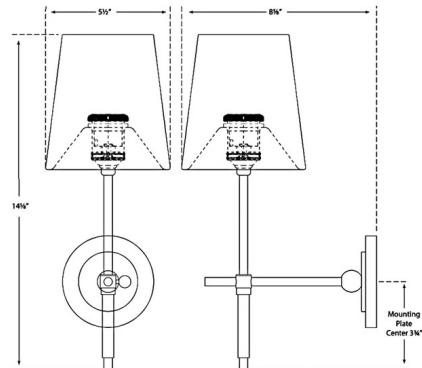

CLICK TO VIEW PRODUCT

Notes: