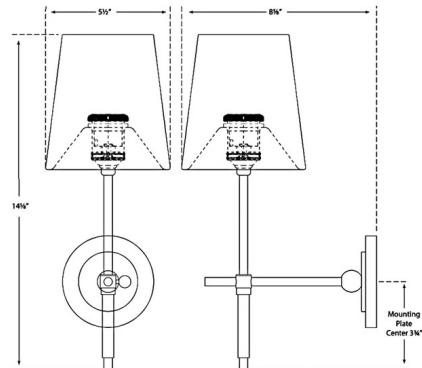

### Specifications

COLOR . . . . . White  
BODY FINISH . . . . . Polished Nickel  
WATTAGE . . . . . 40W  
DIMMER . . . . . Standard 120V  
DIMENSIONS . . . . . 5.5"W x 14.5"H x 8.75"D  
BULB NOT INCLUDED . . . . . 1 x B10/Medium (E26)/40W/120V Incandescent  
OTHER BULB OPTIONS . . . . . 1 x B10/Medium (E26)/120V LED

### Technical Information

PRODUCT DIMENSIONS . . . . . Backplate: 4" Diameter

Shown in polished nickel / white

CLICK TO VIEW PRODUCT

Notes: