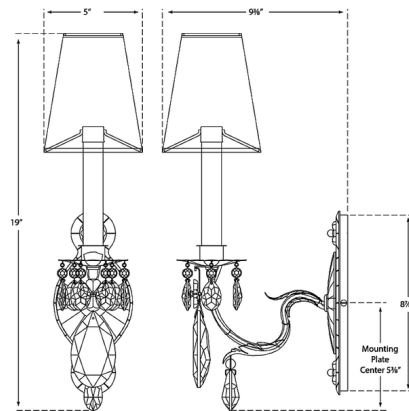

By Visual Comfort Signature

Description

The Yves Wall Sconce gleams with crystal prisms hanging off the arm and bobèche and further ornate detailing throughout the design. The Natural Percalé shade diffuses the light, casting a soft ambient glow. Use the Yves as a single light or in multiples to adding a classic touch of luxury to your living room, entryway, or hallway. Note: Fixture does not cover a standard US junction box and requires a 2 x 4 inch junction box.

Shown in gilded iron / crystal / natural percale

Specifications

COLOR	Natural Percalé
BODY FINISH	Gilded Iron / Crystal
WATTAGE	40W
DIMMER	Standard 120V
DIMENSIONS	5"W x 19"H x 9.375"D
BULB NOT INCLUDED	1 x B10/Candelabra (E12)/40W/120V Incandescent
OTHER BULB OPTIONS	1 x B10/Candelabra (E12)/120V LED