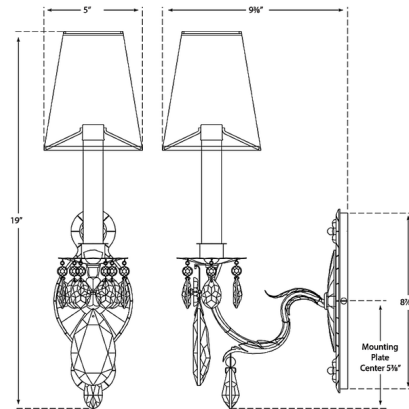

By Visual Comfort Signature

Description

The Yves Wall Sconce gleams with crystal prisms hanging off the arm and bobèche and further ornate detailing throughout the design. The Natural Percalé shade diffuses the light, casting a soft ambient glow. Use the Yves as a single light or in multiples to adding a classic touch of luxury to your living room, entryway, or hallway. Note: Fixture does not cover a standard US junction box and requires a 2 x 4 inch junction box.

Shown in gilded iron / crystal / natural percale

Specifications

COLOR	Natural Percalé
BODY FINISH	Gilded Iron / Crystal
WATTAGE	40W
DIMMER	Standard 120V
DIMENSIONS	5"W x 19"H x 9.375"D
BULB NOT INCLUDED	1 x B10/Candelabra (E12)/40W/120V Incandescent
OTHER BULB OPTIONS	1 x B10/Candelabra (E12)/120V LED