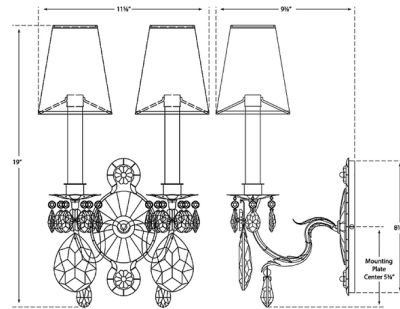

## Yves Double Wall Sconce By Visual Comfort Signature

### Description

The Yves Double Wall Sconce gleams with crystal prisms hanging off the arm and bobeches, while further ornate detailing adds to its allure. The Natural Percalé shades diffuse the light, casting a soft ambient glow. Use the Yves as a single light or in multiples to adding a classic touch of luxury to your living room, entryway, or hallway.

### Specifications

COLOR	Natural Percalé
BODY FINISH	Gilded Iron / Crystal
WATTAGE	80W
DIMMER	Standard 120V
DIMENSIONS	11.625"W x 19"H x 9.375"D
BULB NOT INCLUDED	2 x B10/Candelabra (E12)/40W/120V Incandescent
OTHER BULB OPTIONS	2 x B10/Candelabra (E12)/120V LED