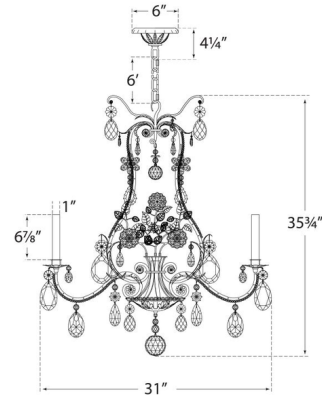

Lightology

lightology.com
866-954-4489
07-03-26

Project: _____

Company: _____

Location: _____ Fixture Type: _____

SPEC #: **VCG1239230**

Approved On: _____ Approved By: _____

Yves Chandelier By Visual Comfort Signature

Description

The Yves Chandelier gleams in its ornate design, with crystal drops adorning the entire frame and crystal leaves and flowers adding a botanical motif. Use it as the centerpiece in a foyer or dining room to elevate the space with a sense of classic luxury.

Shown in gilded iron

Specifications

COLOR	N/A
BODY FINISH	Gilded Iron
WATTAGE	540W
DIMMER	Standard 120V
DIMENSIONS	31"W x 35.75"H
BULB NOT INCLUDED	9 x B10/Candelabra (E12)/60W/120V Incandescent
OTHER BULB OPTIONS	9 x B10/Candelabra (E12)/120V LED