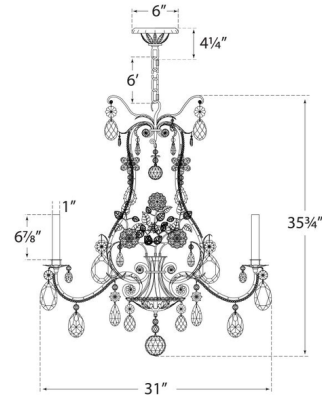

### Specifications

COLOR	N/A
BODY FINISH	Gilded Iron
WATTAGE	540W
DIMMER	Standard 120V
DIMENSIONS	31"W x 35.75"H
BULB NOT INCLUDED	9 x B10/Candelabra (E12)/60W/120V Incandescent
OTHER BULB OPTIONS	9 x B10/Candelabra (E12)/120V LED