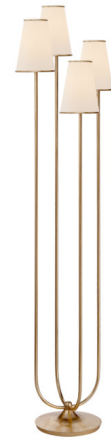

# Lightology

lightology.com  
866-954-4489  
04-25-26

Project: \_\_\_\_\_

Company: \_\_\_\_\_

Location: \_\_\_\_\_ Fixture Type: \_\_\_\_\_

SPEC #: **VCG1239244**

Approved On: \_\_\_\_\_ Approved By: \_\_\_\_\_

## Montreuil Floor Lamp By Visual Comfort Signature

### Description

The graceful Montreuil Floor Lamp transforms any space with its alluring arrangement of slim, delicate arms curving upwards and topped with elegant linen shades. The shades are embellished with thin trims matching the metal finish, adding a sense of refinement to the design. Place the lamp in a living room, office, or bedroom to add a striking element of modern style and create a comfortable environment.