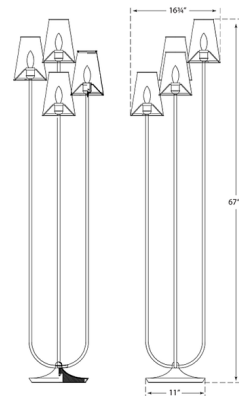

## Montreuil Floor Lamp By Visual Comfort Signature

### Description

The graceful Montreuil Floor Lamp transforms any space with its alluring arrangement of slim, delicate arms curving upwards and topped with elegant linen shades. The shades are embellished with thin trims matching the metal finish, adding a sense of refinement to the design. Place the lamp in a living room, office, or bedroom to add a striking element of modern style and create a comfortable environment.

### Specifications

COLOR	.....	Linen
BODY FINISH	.....	Gild
WATTAGE	.....	160W
DIMMER	.....	N/A
DIMENSIONS	.....	16.75"W x 67"H
BULB NOT INCLUDED	.....	4 x B11/Candelabra (E12)/40W/120V Incandescent
OTHER BULB OPTIONS	.....	4 x B11/Candelabra (E12)/120V LED